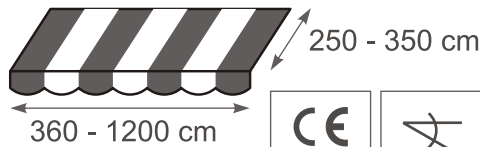

LED

RAL
1013

LED

RAL
9016

LED

RAL
8017

LED

RAL
9006

LED

RAL
7016

RAL
9005