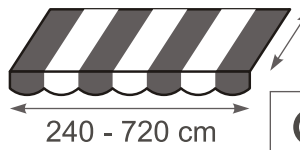

# STORE BANNE SEMI COFFRE

32 cm

24 cm

LED

LED

LED

LED

LED

150 - 400 cm

240 - 720 cm

EN 13561

5 + 60°

LED